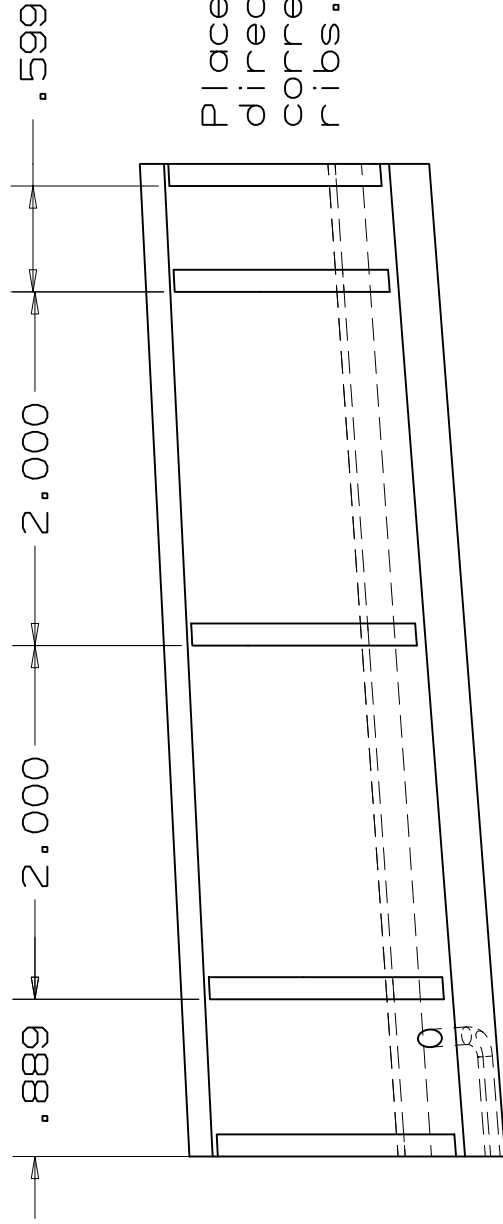

Outer Flap Left Wing  
 Designed by:  
 Michael L. Roerig  
 5510 Feather Court  
 White Bear, MN 55110  
 mikeroerig@juno.com

Right View

Isometric View

Top View

Place OFL1 - OFL5  
 directly behind the  
 corresponding wing  
 ribs.